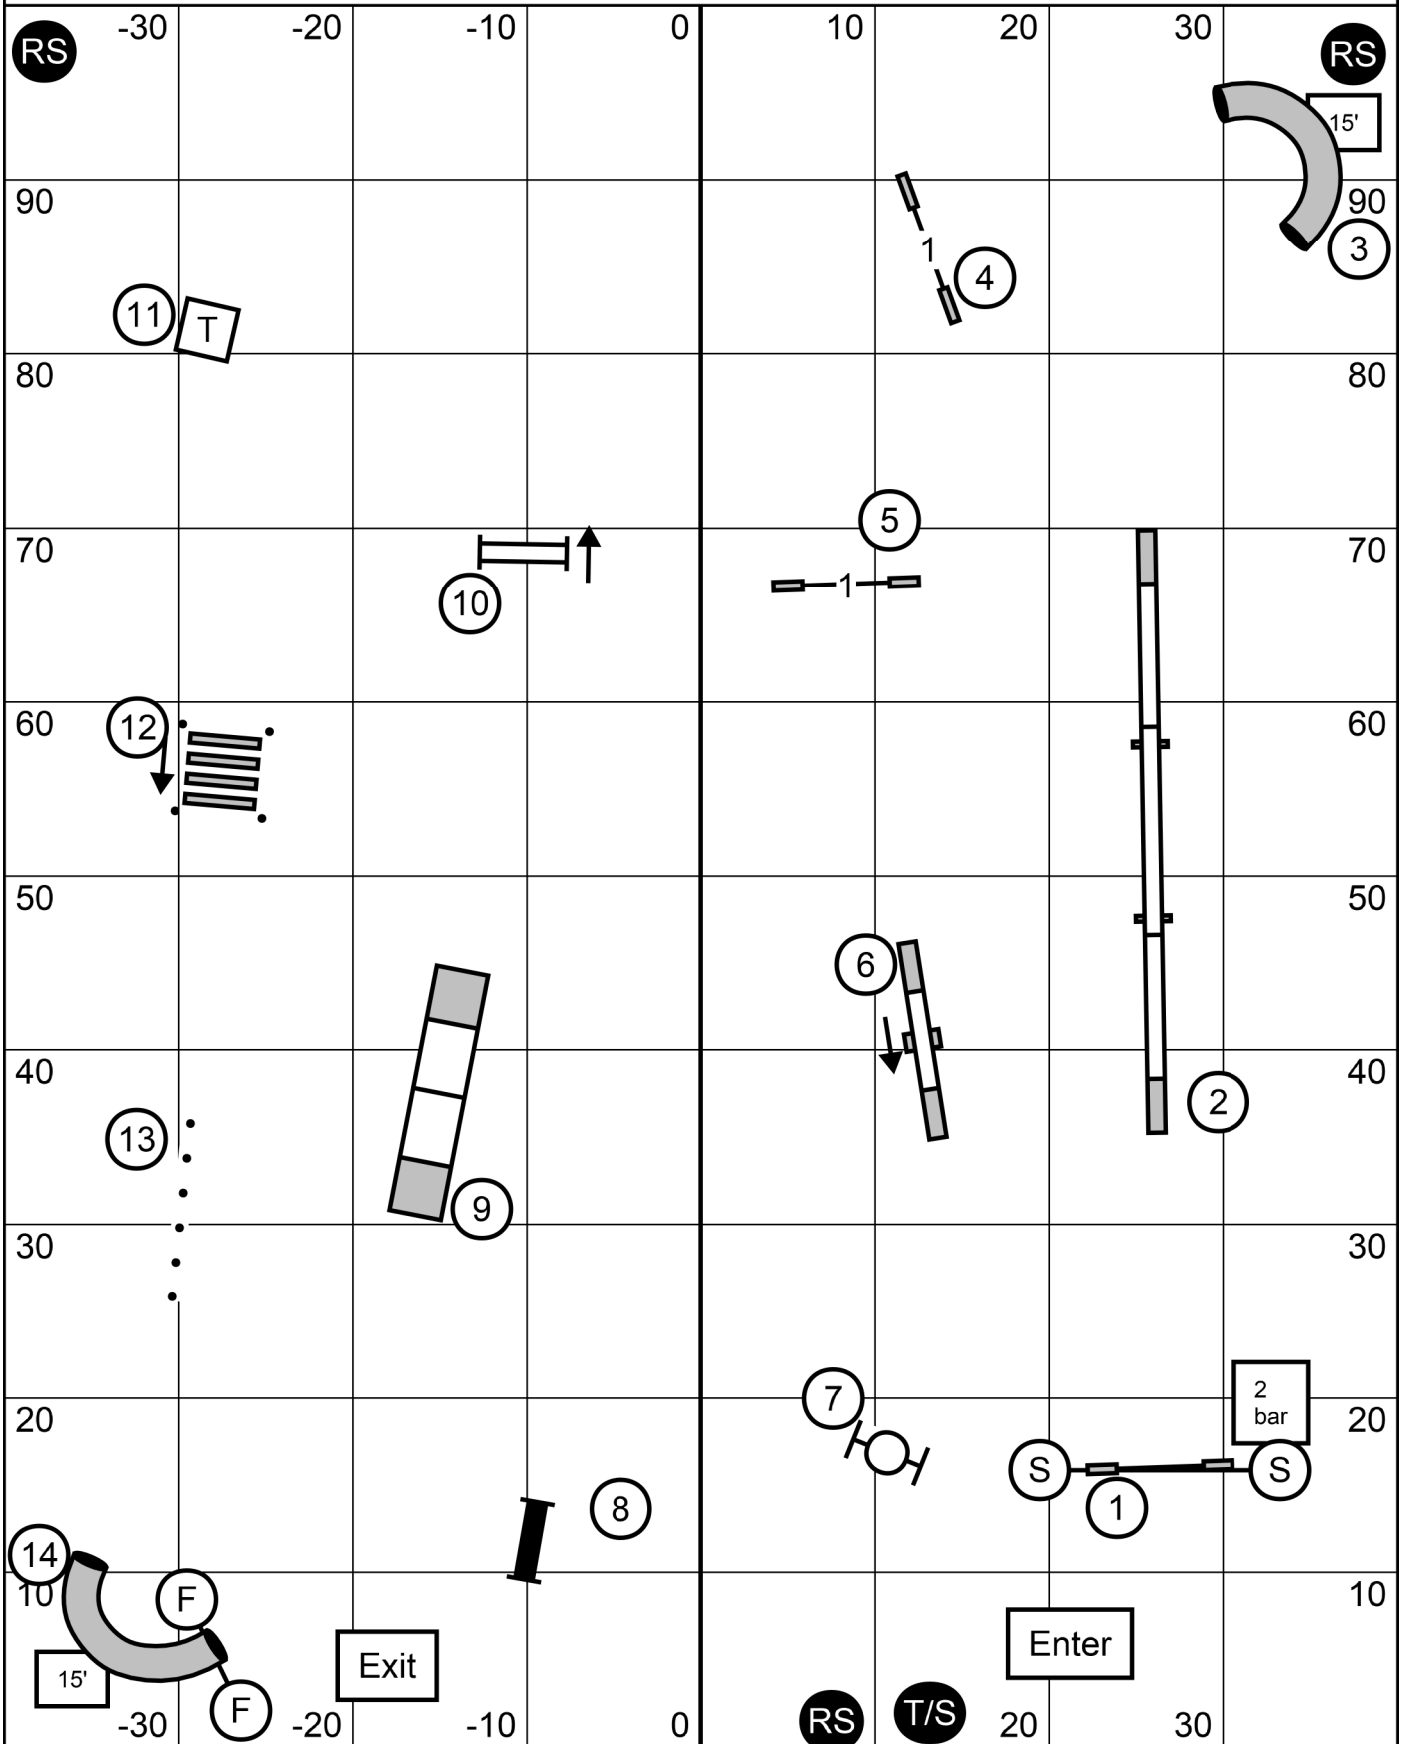

NOVICE STANDARD

Sun./Sept. 13, 2019

Judge: Laura A. English

National Beagle Club Indoors/Rubber Floor-80X100/Dog Sports at Kim's/Caseyville, IL

Please enter when the dog prior to you is at #11 Table.