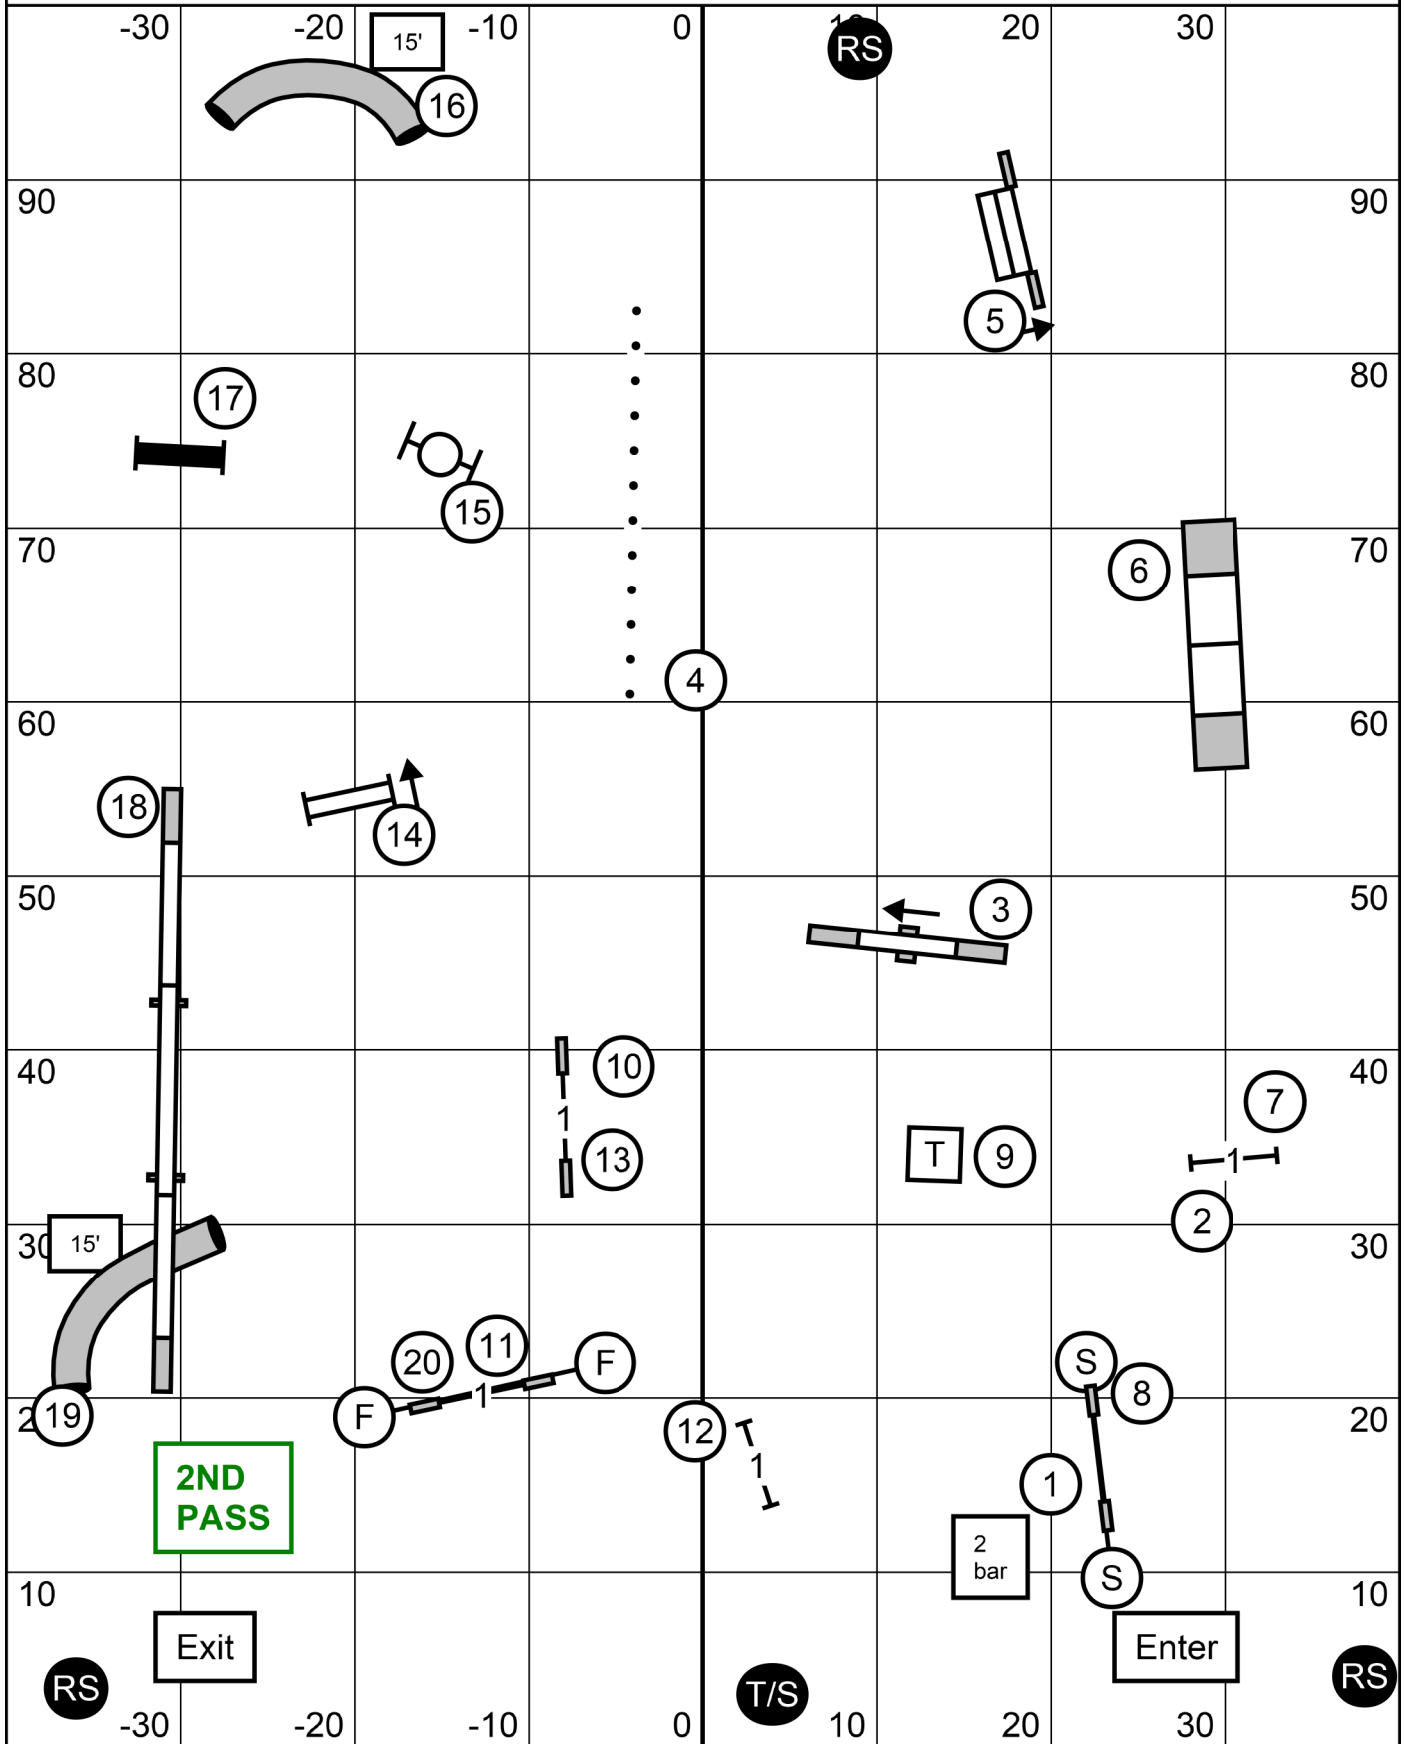

MASTERS/EXCELLENT STANDARD

Sat/Sept. 12, 2020

Judge: Laura A. English

National Beagle Club

Indoors/Rubber Floor-80X100/Dog Sports at Kim's/Caseyville, IL

Please enter when the dog prior to you is at #16 Tunnel.