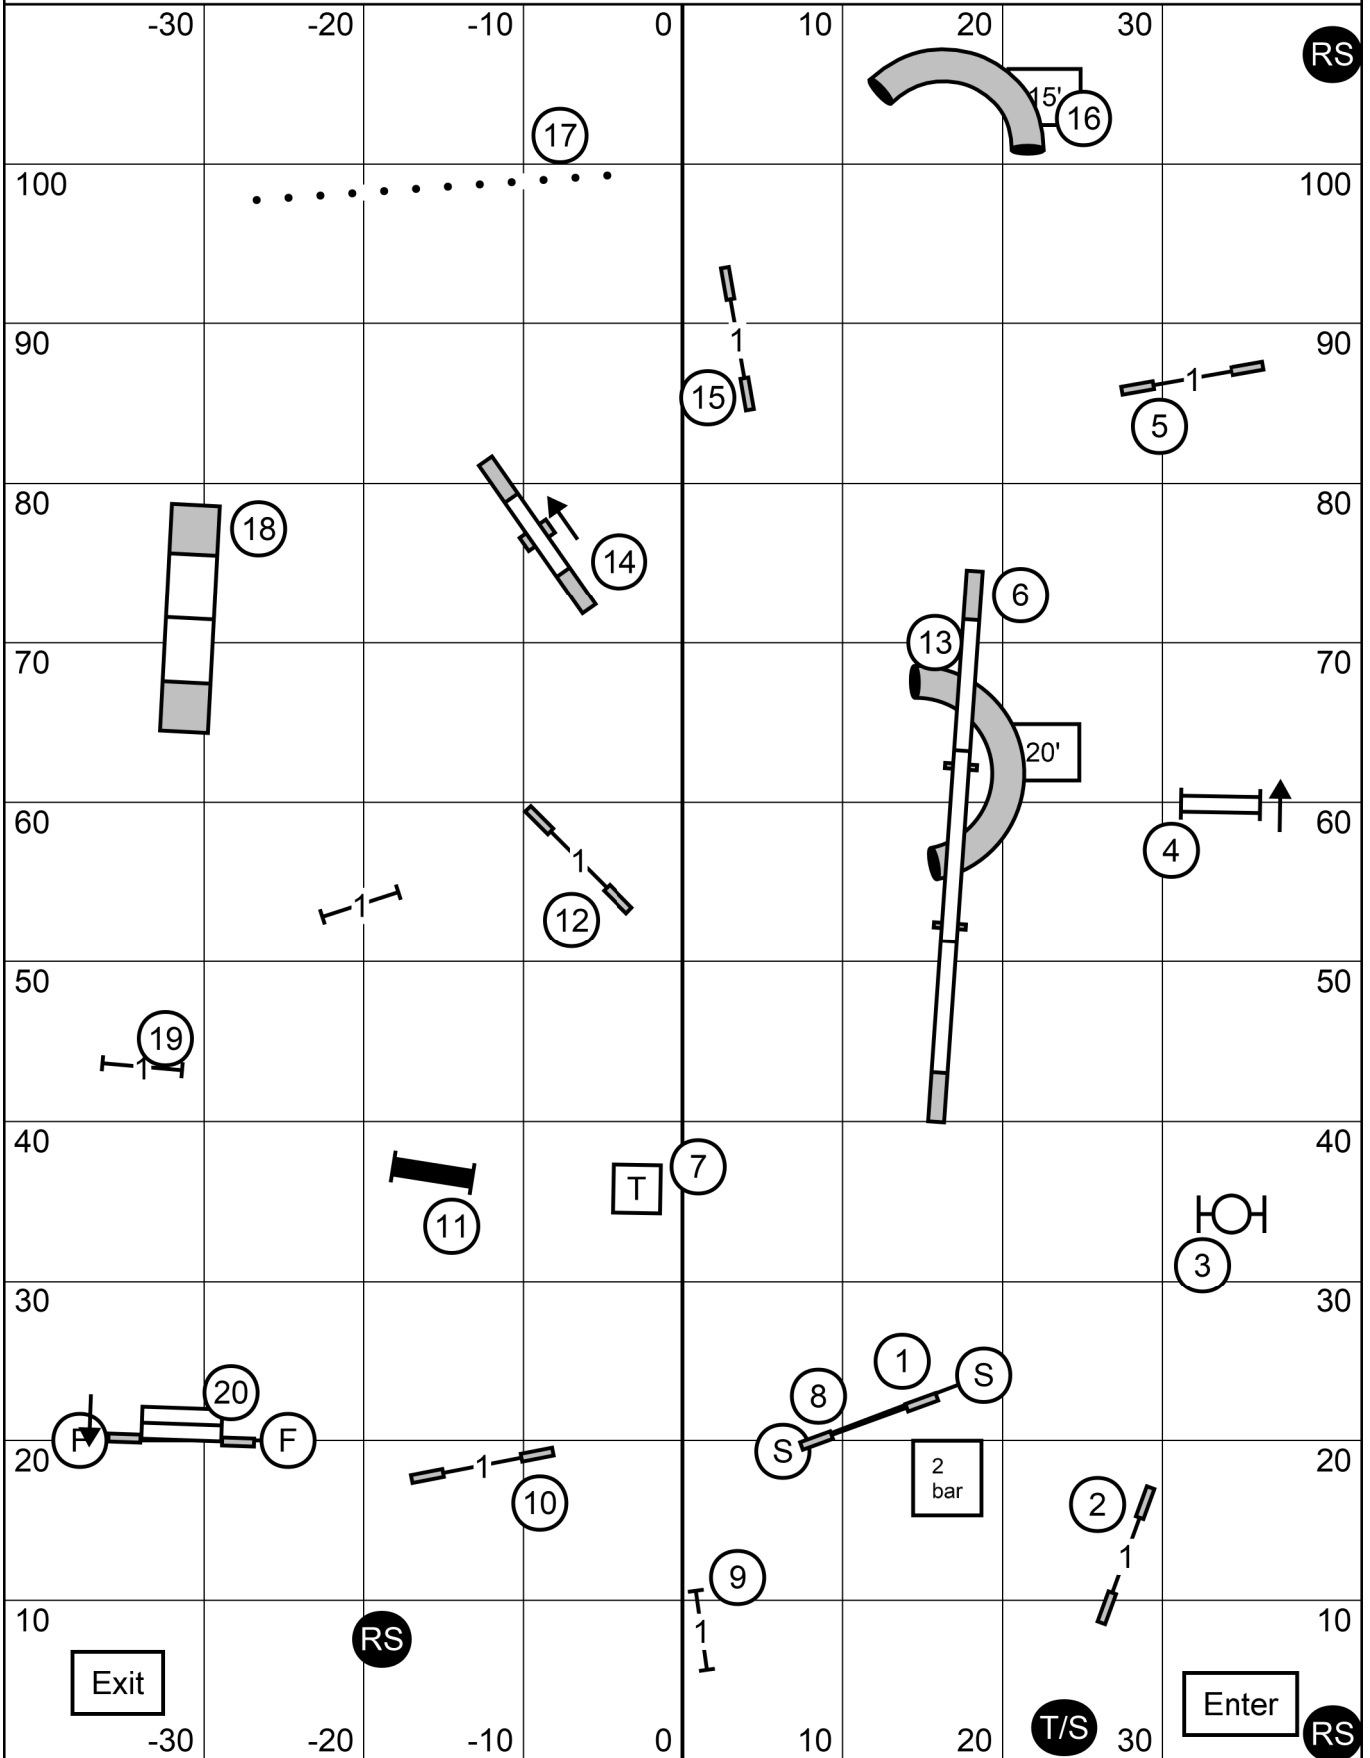

EXCELLENT/MASTER STANDARD

Judge: Laura A. English

Sunday/Sept.27, 2020

Greater St Louis Agility Club

The Sports Academy-Indoors/Turf 85X110

Glen Carbon, IL

Please enter when the dog prior to you is at #15 tunnel.