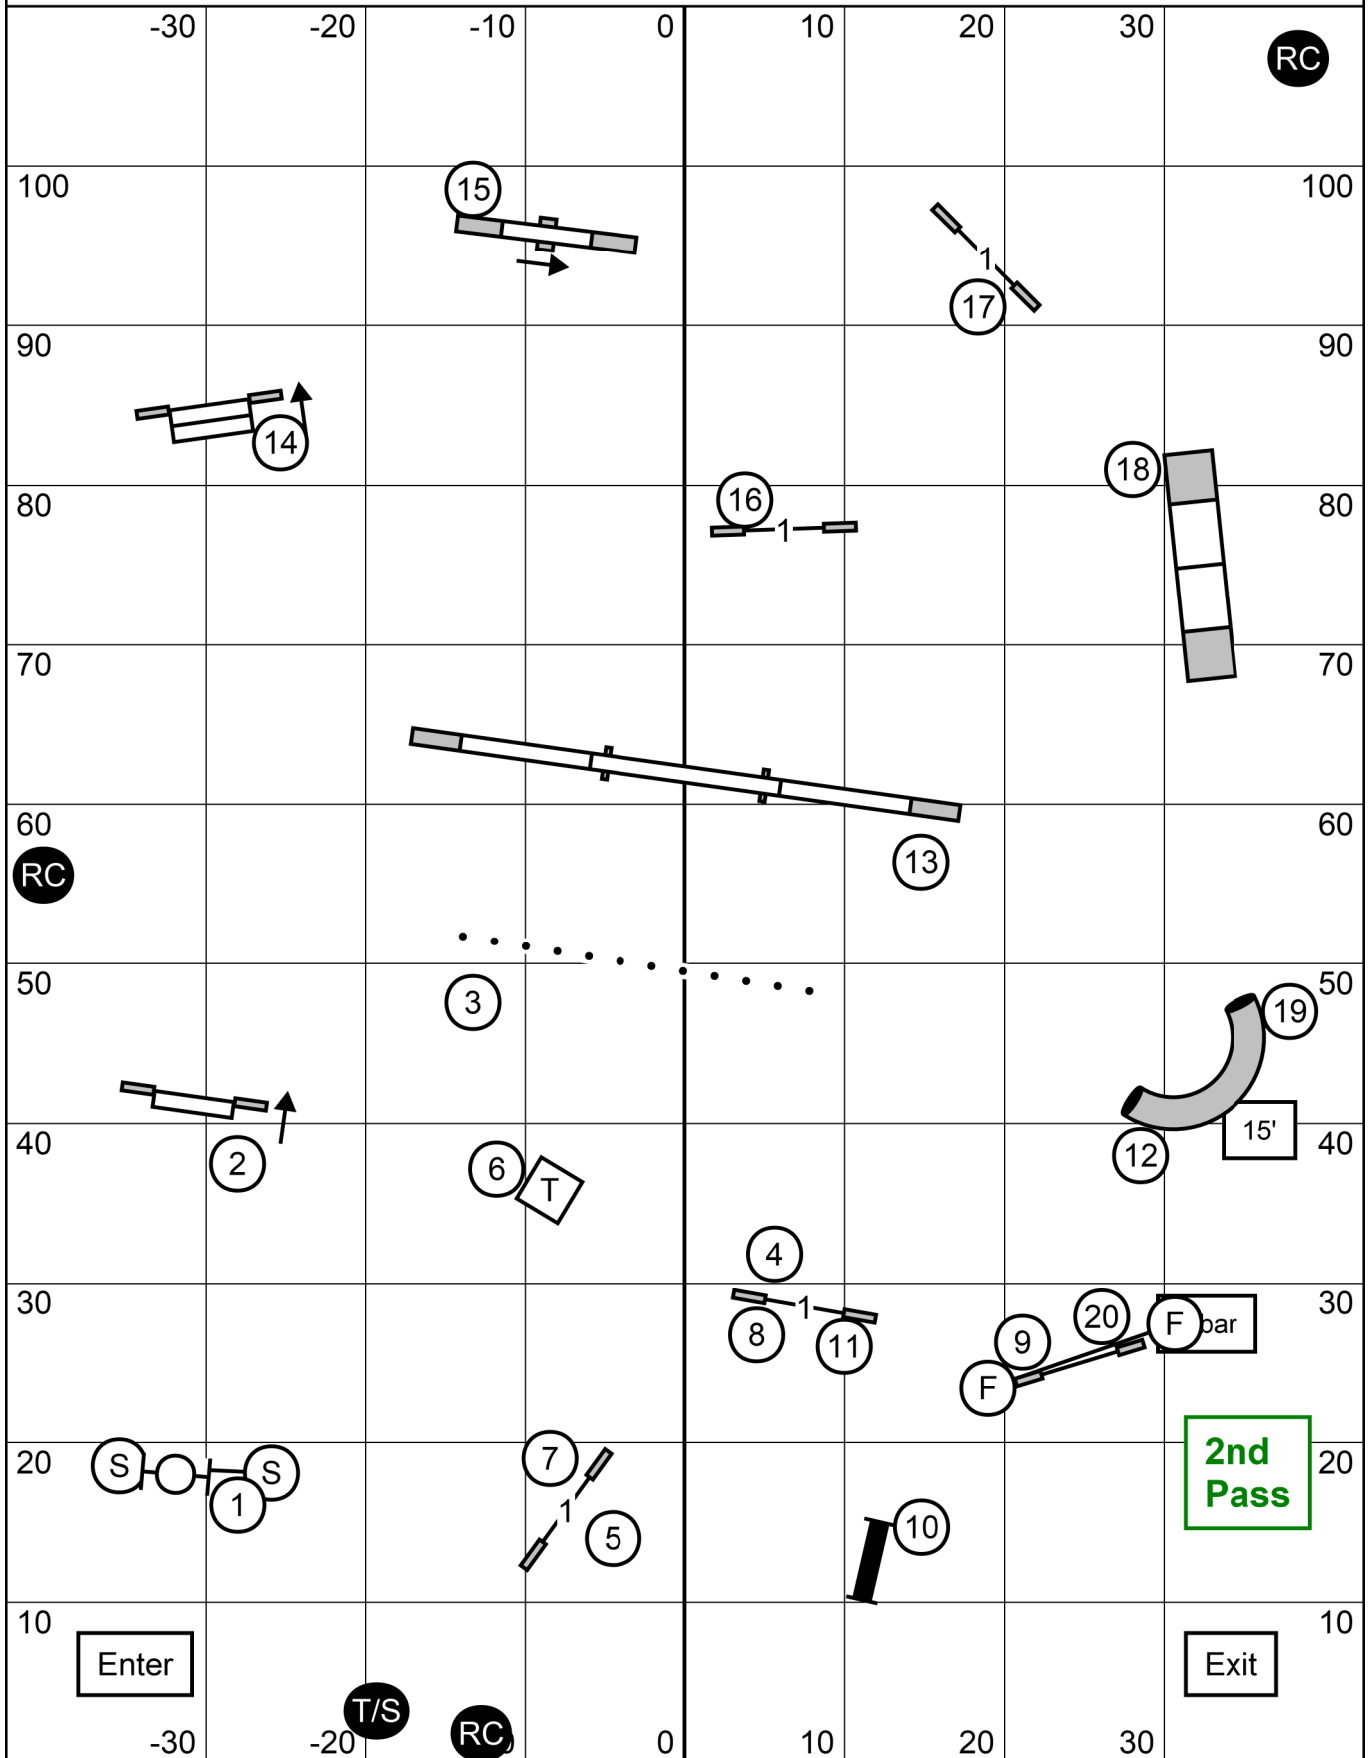

MASTER/EXCELLENT STANDARD

Saturday/Sept. 26, 2020

Judge: Laura A. English

Greater St Louis Agility Club

The Sports Academy-Indoors/Turf 85X110

Glen Carbon, IL

Please enter when dog prior to you is at #16.