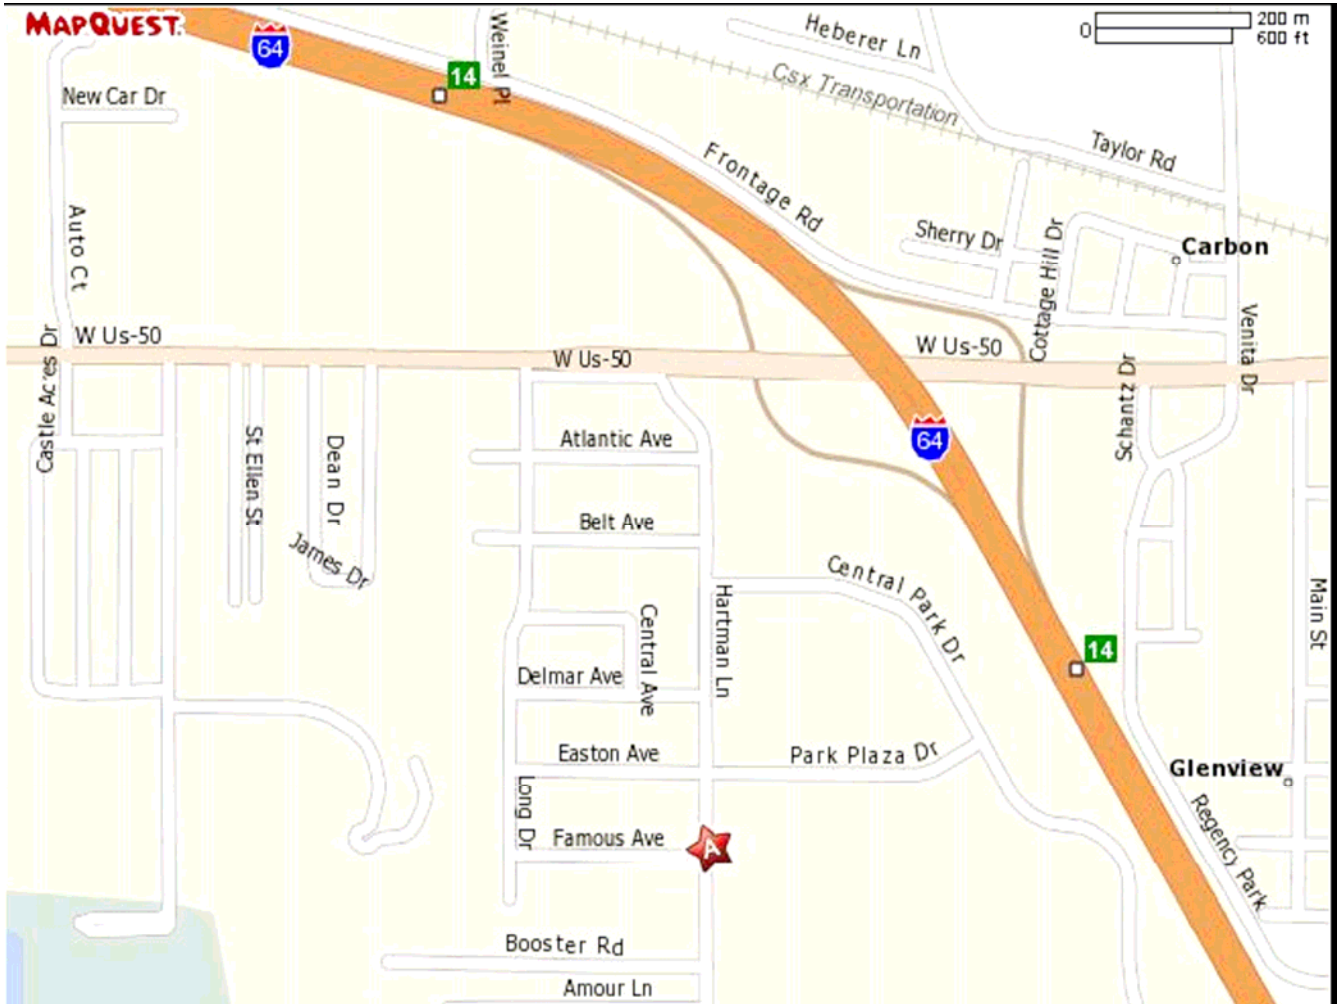

EMERGENCY VET

Animal Emergency Center
1005 Mall St, Collinsville, IL 62234
618-346-1843

DIRECTIONS TO EVENT SITE

Directions:

From the East: Take 64 West to Exit 14 Hwy 50; Go South/Left, cross over Hwy 64; Turn Left on Hartman Lane.
From the West: Take 64 East to Exit 14 Hwy 50; Go South/Right; Turn Left on Hartman Lane.